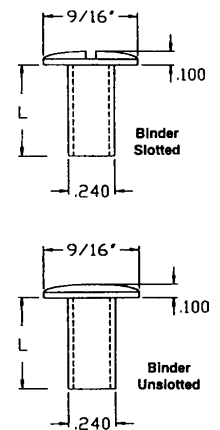

RAPID ASSEMBLY POST AND SCREW, LARGE HEAD DIAMETER

STANDARD MATERIALS: Posts, Polyethylene
Screws, Nylon

Part No. PN138 - (Size Code No.)

Size Code No.	Headstyle	Color	Post Length (inches)	Size Code No.	Headstyle	Color	Post Length (inches)
-1	Binder Slotted	white	1/4	-21	Binder Slotted	white	1 1/4
-2	Binder Slotted	black	1/4	-22	Binder Slotted	black	1 1/4
-3	Binder Unslotted	white	1/4	-23	Binder Unslotted	white	1 1/4
-4	Binder Unslotted	black	1/4	-24	Binder Unslotted	black	1 1/4
-5	Binder Slotted	white	3/8	-25	Binder Slotted	white	1 3/8
-6	Binder Slotted	black	3/8	-26	Binder Slotted	black	1 3/8
-7	Binder Unslotted	white	3/8	-27	Binder Unslotted	white	1 3/8
-8	Binder Unslotted	black	3/8	-28	Binder Unslotted	black	1 3/8
-9	Binder Slotted	white	1/2	-29	Binder Slotted	white	1 1/2
-10	Binder Slotted	black	1/2	-30	Binder Slotted	black	1 1/2
-11	Binder Unslotted	white	1/2	-31	Binder Unslotted	white	1 1/2
-12	Binder Unslotted	black	1/2	-32	Binder Unslotted	black	1 1/2
-13	Binder Slotted	white	3/4	-33	Binder Slotted	white	1 3/4
-14	Binder Slotted	black	3/4	-34	Binder Slotted	black	1 3/4
-15	Binder Unslotted	white	3/4	-35	Binder Unslotted	white	1 3/4
-16	Binder Unslotted	black	3/4	-36	Binder Unslotted	black	1 3/4
-17	Binder Slotted	white	1	-37	Binder Slotted	white	2
-18	Binder Slotted	black	1	-38	Binder Slotted	black	2
-19	Binder Unslotted	white	1	-39	Binder Unslotted	white	2
-20	Binder Unslotted	black	1	-40	Binder Unslotted	black	2