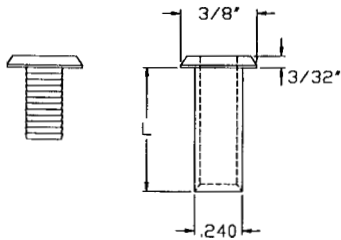

Part No. PN138 - (Size Code No.)

Size Code No.	Headstyle	Color	Post Length (inches)	Size Code No.	Headstyle	Color	Post Length (inches)
-1	Binder Slotted	white	1/4	-21	Binder Slotted	white	1 1/4
-2	Binder Slotted	black	1/4	-22	Binder Slotted	black	1 1/4
-3	Binder Unslotted	white	1/4	-23	Binder Unslotted	white	1 1/4
-4	Binder Unslotted	black	1/4	-24	Binder Unslotted	black	1 1/4
-5	Binder Slotted	white	3/8	-25	Binder Slotted	white	1 3/8
-6	Binder Slotted	black	3/8	-26	Binder Slotted	black	1 3/8
-7	Binder Unslotted	white	3/8	-27	Binder Unslotted	white	1 3/8
-8	Binder Unslotted	black	3/8	-28	Binder Unslotted	black	1 3/8
-9	Binder Slotted	white	1/2	-29	Binder Slotted	white	1 1/2
-10	Binder Slotted	black	1/2	-30	Binder Slotted	black	1 1/2
-11	Binder Unslotted	white	1/2	-31	Binder Unslotted	white	1 1/2
-12	Binder Unslotted	black	1/2	-32	Binder Unslotted	black	1 1/2
-13	Binder Slotted	white	3/4	-33	Binder Slotted	white	1 3/4
-14	Binder Slotted	black	3/4	-34	Binder Slotted	black	1 3/4
-15	Binder Unslotted	white	3/4	-35	Binder Unslotted	white	1 3/4
-16	Binder Unslotted	black	3/4	-36	Binder Unslotted	black	1 3/4
-17	Binder Slotted	white	1	-37	Binder Slotted	white	2
-18	Binder Slotted	black	1	-38	Binder Slotted	black	2
-19	Binder Unslotted	white	1	-39	Binder Unslotted	white	2
-20	Binder Unslotted	black	1	-40	Binder Unslotted	black	2

.250 length screw used with 1/4" post.
.375 length screw used with 3/8" through 3/4" post.
.690 length screw used with 7/8" through 2" post.

RAPID ASSEMBLY POST AND SCREW (continued)

RACHET ASSEMBLY POST AND SCREW

*Available in the following materials:

Material Code No.	Material Name
-11	Polypropylene
-18	Nylon 6/6, (natural)
-78	Nylon 6/6, (black)
-80	Polypropylene, (black)

Part No. PR140 - (Size Code No.)

Size Code No.	Color	Length (inches)
-1	white	1/4
-2	black	1/4
-3	white	3/8
-4	black	3/8
-5	white	1/2
-6	black	1/2
-7	white	3/4
-8	black	3/4