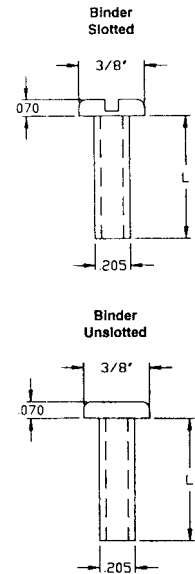

.187 length screw used with 3/16" post.
.250 length screw used with 1/4" post.
.375 length screw used with 3/8" through 3/4" post.
.690 length screw used with 7/8" through 2" post.

RAPID ASSEMBLY POST AND SCREW, SMALL HEAD DIAMETER

STANDARD MATERIALS: Posts, Polyethylene
Screws, Nylon

Part No. PN139 - (Size Code No.)

Size Code No.	Headstyle	Color	Length (inches)	Size Code No.	Headstyle	Color	Length (inches)
-100	Binder Slotted	white	1/4	-42	Binder Unslotted	white	5/8
-101	Binder Slotted	black	1/4	-43	Binder Unslotted	black	5/8
-102	Binder Unslotted	white	1/4	-400	Binder Slotted	white	3/4
-103	Binder Unslotted	black	1/4	-402	Binder Slotted	black	3/4
-1	Binder Slotted	white	3/8	-403	Binder Unslotted	white	3/4
-2	Binder Slotted	black	3/8	-405	Binder Unslotted	black	3/4
-200	Binder Unslotted	white	3/8	-404	Binder Slotted	white	7/8
-201	Binder Unslotted	black	3/8	-406	Binder Slotted	black	7/8
-3	Binder Slotted	white	1/2	-407	Binder Unslotted	white	7/8
-4	Binder Slotted	black	1/2	-408	Binder Unslotted	black	7/8
-300	Binder Unslotted	white	1/2	-5	Binder Unslotted	white	1
-301	Binder Unslotted	black	1/2	-6	Binder Unslotted	black	1
-40	Binder Slotted	white	5/8	-7	Binder Unslotted	white	2
-41	Binder Slotted	black	5/8	-8	Binder Unslotted	black	2